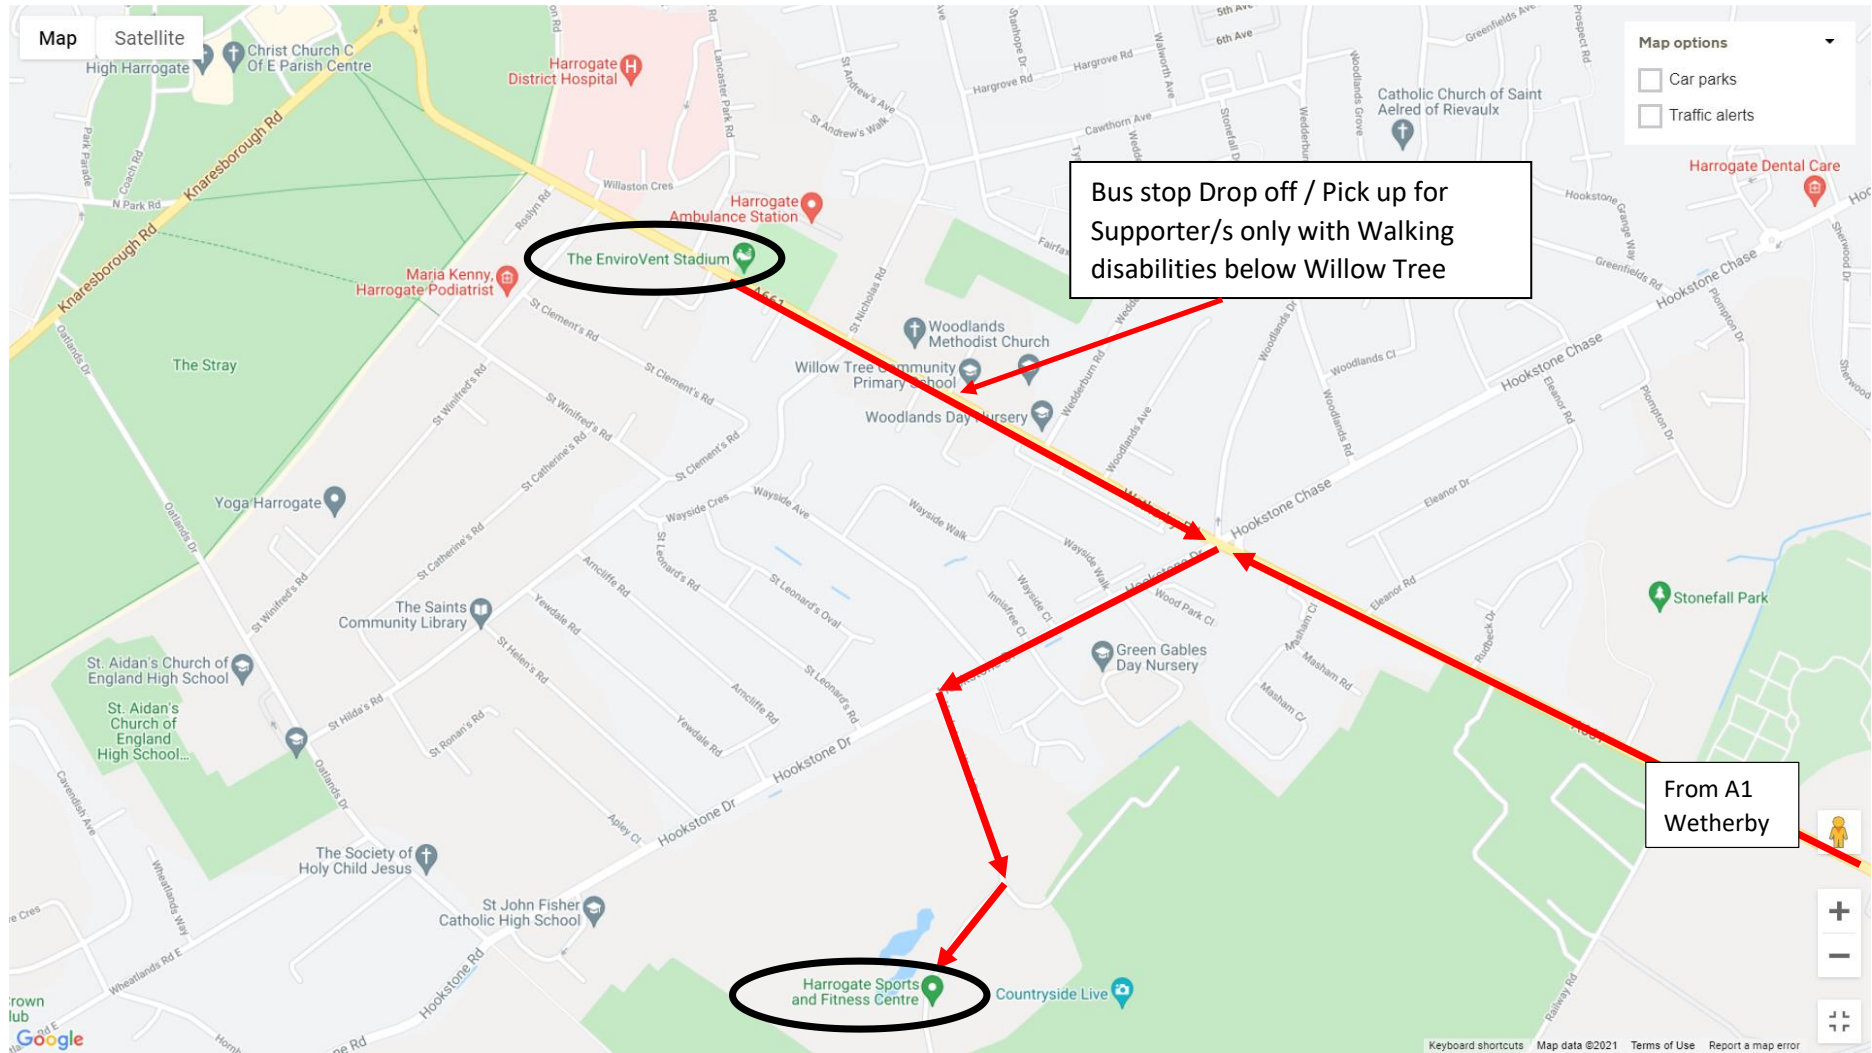

All Supporters Coach / Mini Bus travel to park within the designated parking area

Harrogate Sports and Fitness Centre

Travelling from the A1 take the A661 and turn Left at the traffic Lights onto **Hookstone Drive**

Then turn left onto **Hookstone Wood Road** , follow the road until you reach the Large car park located within the sports centre

The distance to the Ground is 0.9 miles / 15-minute walk. Please note that although this is via a flat/fully paved main route, this distance may not be suitable for anyone with disabilities or walking difficulties.

Therefore, for Drivers that have any travellers with walking disabilities there is a bus stop outside Willow Tree school that will allow disabled travellers **only** to disembark and then picked up , Due to the main Road The drop off and Pick up point of Willow Tree School is for persons with Difficulties only and cannot be compromised as instructed by the local authority, All other supporters within the Vehicles must be dropped off and picked up at the designated car park area put in place by Harrogate Town Football Club

Credit cards not accepted on arrival

Payment details

HARROGATE TOWN AFC LTD,

30-92-68

42393760

Bus stop Drop off / Pick up for Supporter/s only with Walking disabilities below Willow Tree

From A1 Wetherby

The EnviroVent Stadium